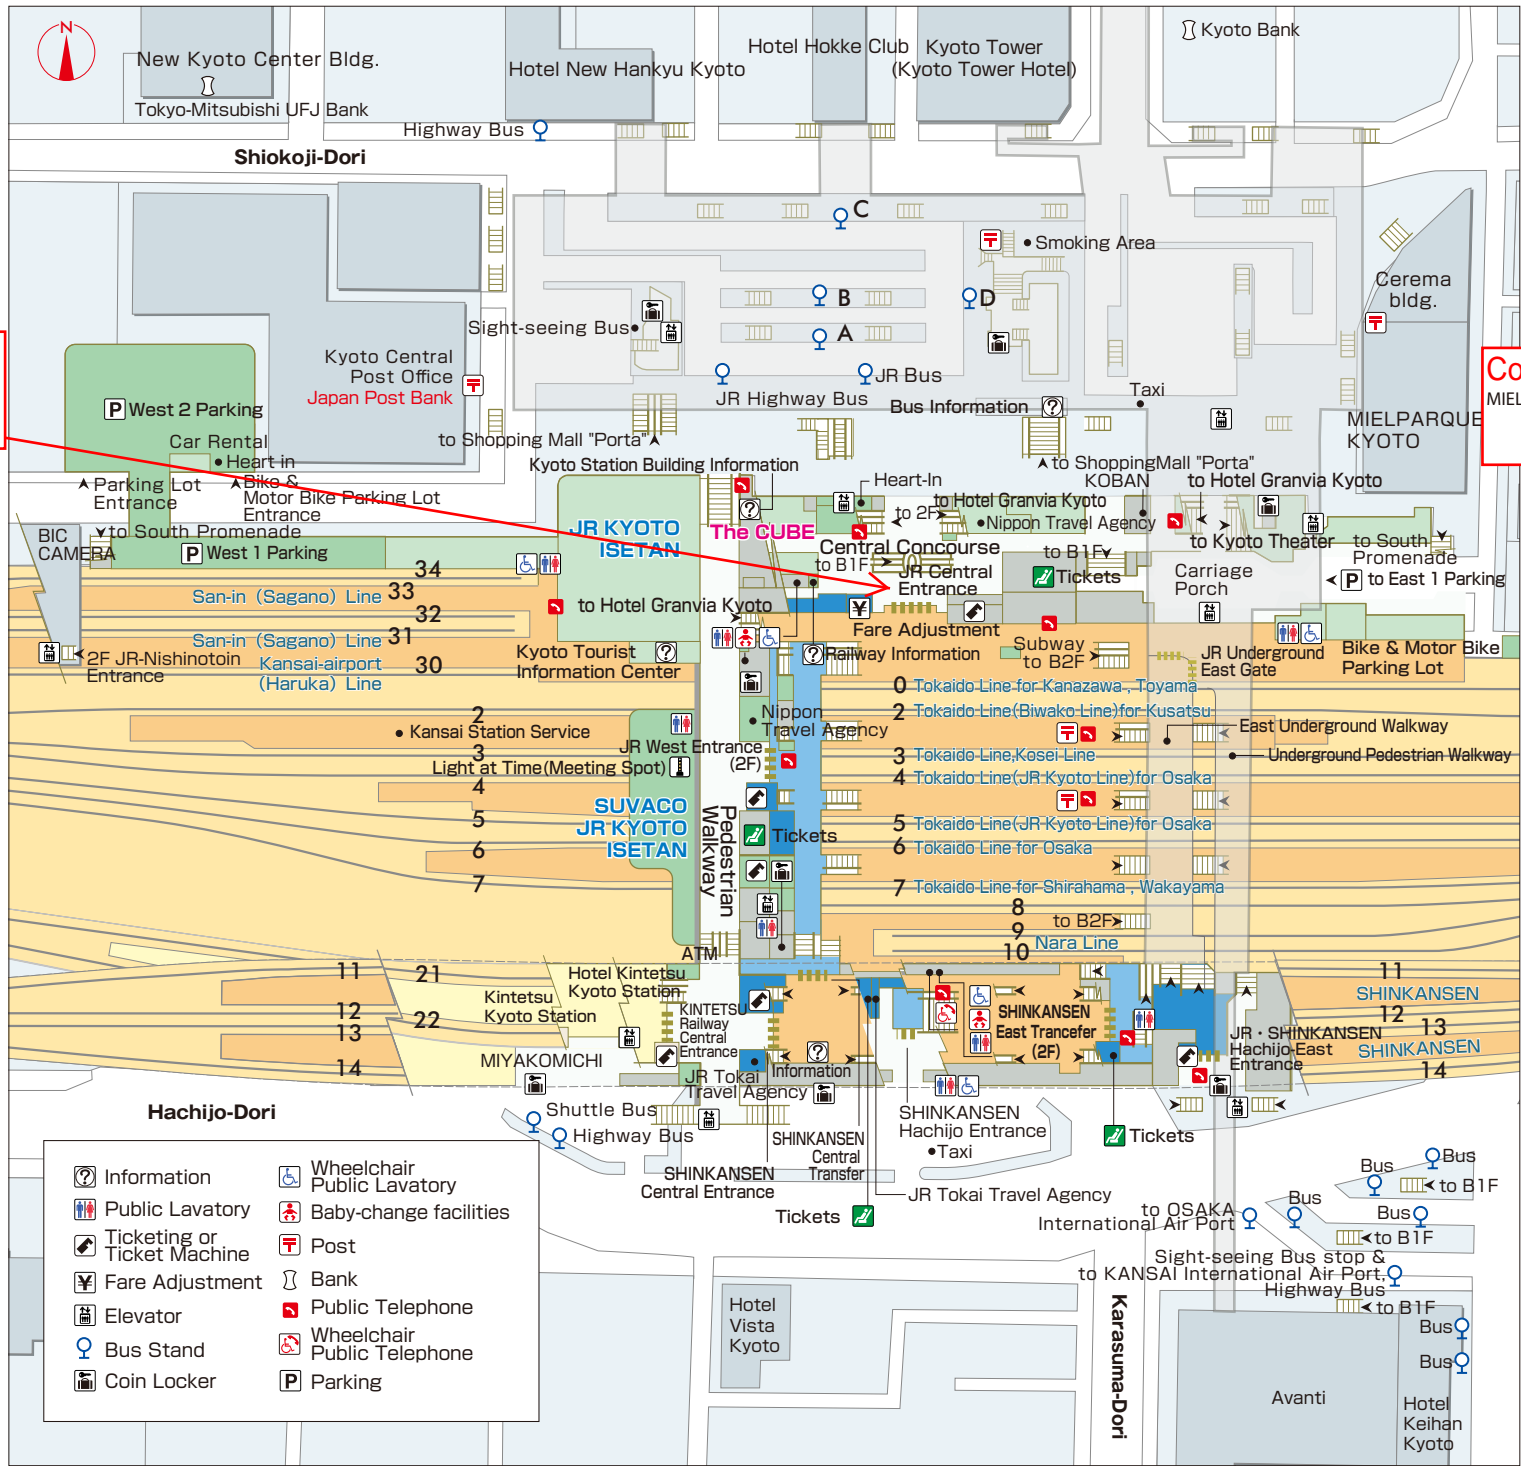

the Central Gate
(North Exit) of
Kyoto Station

Conference Venue
MIELPARQUE Kyoto

- | | |
|-----------------------------|-----------------------------|
| Information | Wheelchair Public Lavatory |
| Public Lavatory | Baby-change facilities |
| Ticketing or Ticket Machine | Post |
| Fare Adjustment | Bank |
| Elevator | Public Telephone |
| Bus Stand | Wheelchair Public Telephone |
| Coin Locker | Parking |